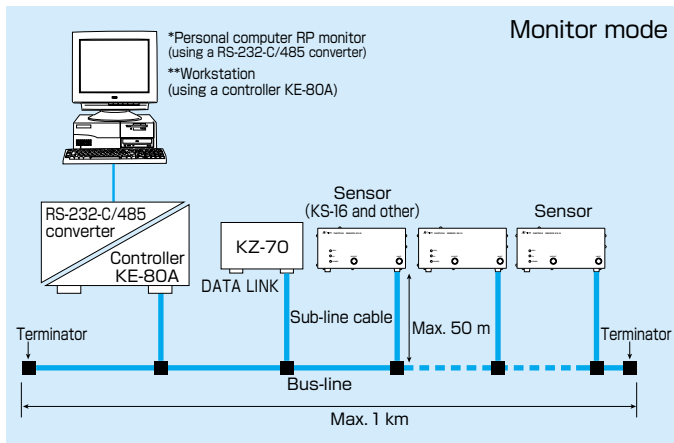

## On-site monitor for multi-point monitoring system

- Particle Counter Controller
- Monitor on the spot
- 3 Controller Modes: Manual, Auto and Repeat
- Particle Size Distribution: Max. 6 Channels
- Max. 300 m (Extension) of Sub-line cable available in Controller Mode
- Max. 1000 m (Extension) of Bus-line cable available in Monitor Mode

## System configuration

\* Multi-point monitoring system software for personal computer, RP monitor, can drive sensors via RS-232-C/485 converter.  
\*\* Multi-point monitoring system software for workstation, KF-02A, can drive sensors via controller KE-80A.

Note: KZ-70 can control only one sensor in control mode.

Particle size distribution: Max.6 channels

Ambient conditions for operation: 10 to 40 °C, less than 85 % RH (no condensation)

Dimensions: 170 (W) × 201 (D) × 60 (H) mm, Approx. 1.3 kg

Supplied accessories: AC-adaptor KE-28-130 × 1  
Terminator × 2