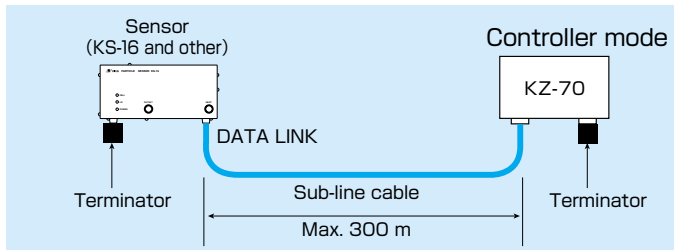

## On-site monitor for multi-point monitoring system

- Particle Counter Controller
- Monitor on the spot
- 3 Controller Modes: Manual, Auto and Repeat
- Particle Size Distribution: Max. 6 Channels
- Max. 300 m (Extension) of Sub-line cable available in Controller Mode
- Max. 1000 m (Extension) of Bus-line cable available in Monitor Mode

## System configuration

\* Multi-point monitoring system software for personal computer, RP monitor, can drive sensors via RS-232-C/485 converter.  
\*\* Multi-point monitoring system software for workstation, KF-02A, can drive sensors via controller KE-80A.

Note: KZ-70 can control only one sensor in control mode.

## Specifications

Available Sensor: KS-93, KS-16, KS-16F, KS-17, KA-80B, KA-81

Modes: Monitor Mode  
Controller Mode (Manual, Auto, Repeat)

Display Items: Date/Time, Information of sensor (Node address, Model, Flow rate, updated condition of sensor), Measurement data (Sample volume, Error info, Particle size, Count)  
Last measurement data (Count, Volume, Error info)